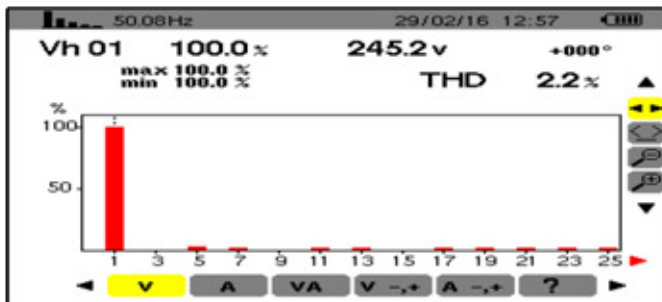

Ideal Lighting Systems Pvt. Ltd.

COMPLETE LIGHTING SOLUTION

Plot No.209/9, GEB Office ROAD, GIDC Ankleshwar- 393002
GUJARAT, INDIA. TEL :- (02646) 220245, FAX :- 222713
www.ilsgroup.in, www.ils.cc Email. swagatank@gmail.com, info@ils.cc,

Electrical Analysis Report With Harmonics

Product : LED Weather Proof Mid Bay Lights Platinum 60W

Product Code : WPMBEHB-60-XX-YY

Ideal Lighting Systems Pvt. Ltd.

Operator Name

Umesh Chandra Maurya

Electrical Engg.

Product: LED Weather Proof Mid Bay Lights Platinum 60W

Product Code: WPMBEHB-60-XX-YY

Recording Start Date

29/02/2016

Recording Duration

5:00 (min:s)

Instrument ID

Model C.A 8230 - 103247 1.6

Database File Name

Trend HBG60.dvb

Instrument Configuration

Connection Type: Single-Phase