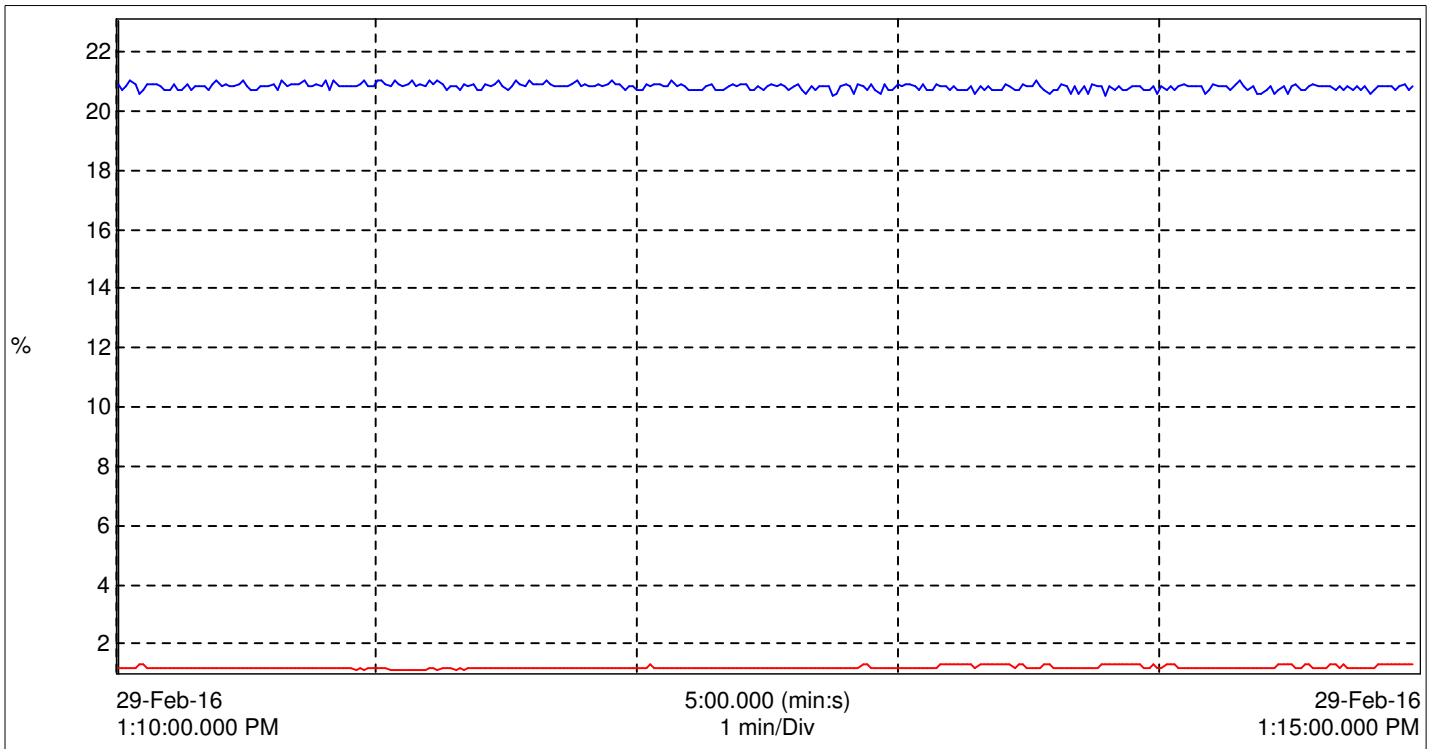

Title : Total Harmonics Distortion Graph
Product : LED Weather Proof Mid Bay Lights Platinum 60W
Product Code : WPMBEHB-60-XX-YY

Graph - Total Harmonic Distortion - ATHD / VTHD

29-Feb-16 - 1:10:00.000 PM
Value
1.200 — V THD
20.90 — A THD