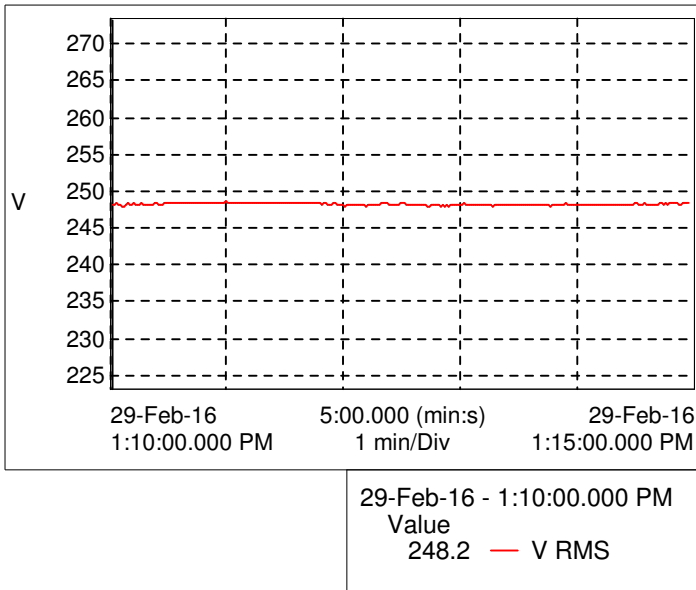

Ideal Lighting Systems Pvt. Ltd.

COMPLETE LIGHTING SOLUTION

Plot No.209/9, GEB Office ROAD, GIDC Ankleshwar- 393002
GUJARAT, INDIA. TEL :- (02646) 220245, FAX :- 222713
www.ilsgroup.in, www.ils.cc Email. swagatank@gmail.com, info@ils.cc,

Title : Graphs – Voltage/Current/Power/PF
Product : LED Weather Proof Mid Bay Lights Platinum 60W
Product Code : WPMBEHB-60XX-YY

Graph - Voltage (Vrms)