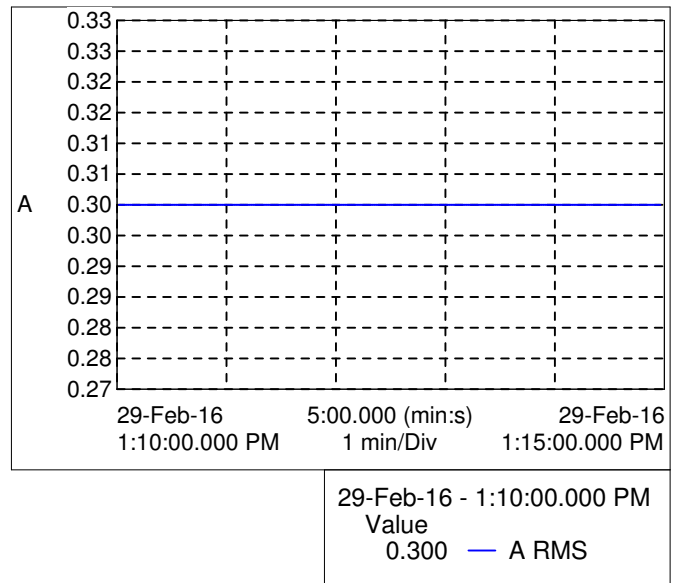

Title : Graphs – Voltage/Current/Power/PF
Product : LED Weather Proof Mid Bay Lights Platinum 60W
Product Code : WPMBEHB-60XX-YY

Graph - Voltage (Vrms)

Graph - Current (Arms)

Graph - True Power (W) / Apparent power (VA) /
Rective Power (var)