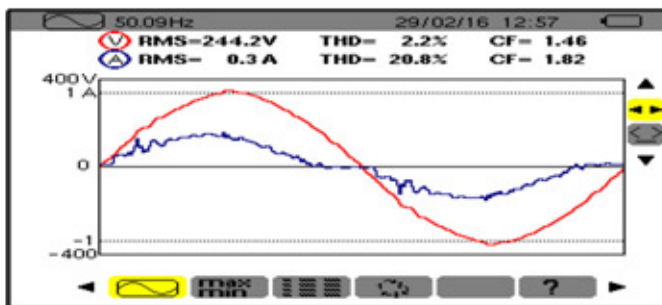

Ideal Lighting Systems Pvt. Ltd.

COMPLETE LIGHTING SOLUTION

Plot No.209/9, GEB Office ROAD, GIDC Ankleshwar- 393002
GUJARAT, INDIA. TEL :- (02646) 220245, FAX :- 222713
www.ilsgroup.in, www.ils.cc Email. swagatank@gmail.com, info@ils.cc,

Electrical Analysis Report With Harmonics

Product : LED Weather Proof Mid Bay Lights Platinum 60W

Product Code : WPMBEHB-60-XX-YY

Ideal Lighting Systems Pvt. Ltd.

Operator Name

Umesh Chandra Maurya

Electrical Engg.

Product: LED Weather Proof Mid Bay Lights Platinum 60W

Product Code: WPMBEHB-60-XX-YY

Recording Start Date

29/02/2016

Recording Duration

5:00 (min:s)

Instrument ID

Model C.A 8230 - 103247 1.6

Database File Name

Trend HBG60.dvb

Instrument Configuration

Connection Type: Single-Phase