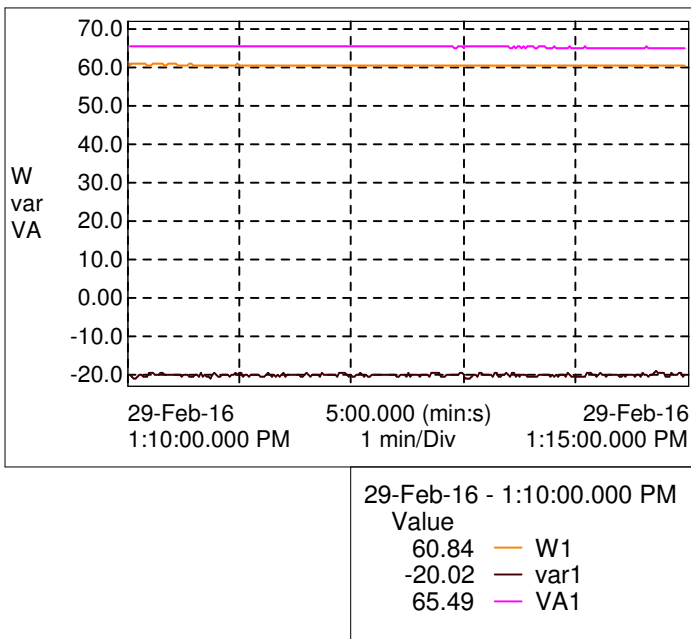

Title : Graphs – Voltage/Current/Power/PF
Product : LED Weather Proof Mid Bay Lights Platinum 60W
Product Code : WPMBEHB-60XX-YY

Graph - Voltage (Vrms)

Graph - Current (Arms)

Graph - True Power (W) / Apparent power (VA) /
Rective Power (var)