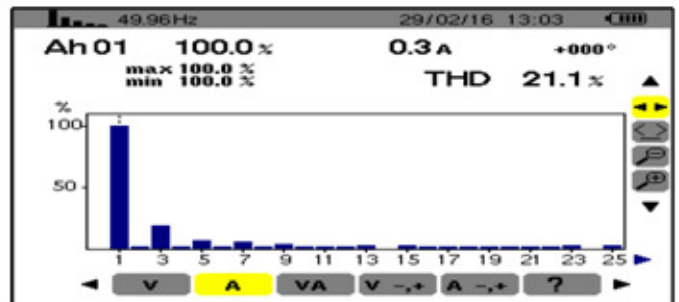

Ideal Lighting Systems Pvt. Ltd.

COMPLETE LIGHTING SOLUTION

Plot No.209/9, GEB Office ROAD, GIDC Ankleshwar- 393002
GUJARAT, INDIA. TEL :- (02646) 220245, FAX :- 222713
www.ilsgroup.in, www.ils.cc Email. swagatank@gmail.com, info@ils.cc,

Electrical Analysis Report With Harmonics

Product : LED Weather Proof Mid Bay Lights Platinum 60W

Product Code : WPMBEHB-60-XX-YY

Ideal Lighting Systems Pvt. Ltd.

Operator Name

Umesh Chandra Maurya

Electrical Engg.

Product: LED Weather Proof Mid Bay Lights Platinum 60W

Product Code: WPMBEHB-60-XX-YY

Recording Start Date

29/02/2016

Recording Duration

5:00 (min:s)

Instrument ID

Model C.A 8230 - 103247 1.6

Database File Name

Trend HBG60.dvb

Instrument Configuration

Connection Type: Single-Phase