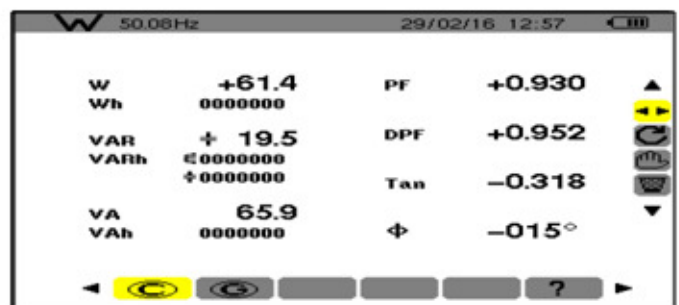

Ideal Lighting Systems Pvt. Ltd.

COMPLETE LIGHTING SOLUTION

Plot No.209/9, GEB Office ROAD, GIDC Ankleshwar- 393002
GUJARAT, INDIA. TEL :- (02646) 220245, FAX :- 222713
www.ilsgroup.in, www.ils.cc Email. swagatank@gmail.com, info@ils.cc,

Electrical Analysis Report With Harmonics

Product : LED Weather Proof Mid Bay Lights Platinum 60W

Product Code : WPMBEHB-60-XX-YY

Ideal Lighting Systems Pvt. Ltd.

Operator Name

Umesh Chandra Maurya

Electrical Engg.

Product: LED Weather Proof Mid Bay Lights Platinum 60W

Product Code: WPMBEHB-60-XX-YY

Recording Start Date

29/02/2016

Recording Duration

5:00 (min:s)

Instrument ID

Model C.A 8230 - 103247 1.6

Database File Name

Trend HBG60.dvb

Instrument Configuration

Connection Type: Single-Phase