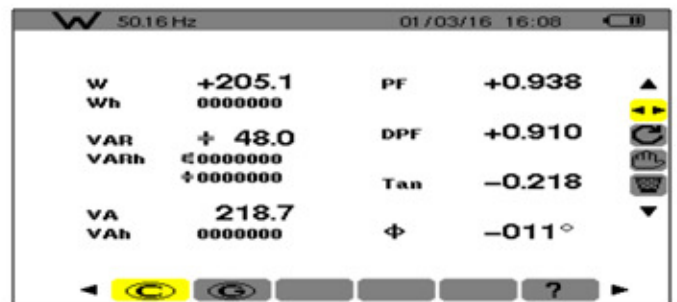

Product Code: WPHBCHB--200-XX-YY

Recording Start Date 01/03/2016

Recording Duration 5:00 (min:s)

Instrument ID Model C.A 8230 - 103247 1.6

Database File Name Trend HBG240_1.dvb

Instrument Configuration Connection Type: Single-Phase