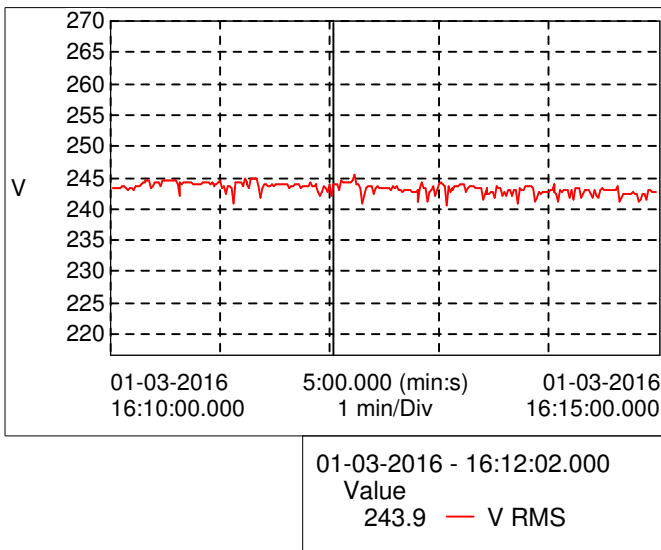

Ideal Lighting Systems Pvt. Ltd.

COMPLETE LIGHTING SOLUTION

Plot No.209/9, GEB Office ROAD, GIDC Ankleshwar- 393002
GUJARAT, INDIA. TEL :- (02646) 220245, FAX :- 222713
www.ilsgroup.in, www.ils.cc Email. swagatank@gmail.com, info@ils.cc,

Title : Graphs-Voltage/Current/Power/PF
Product : LED Weather Proof High Bay-Gem 200W
Product Code : WPHBCHB-200-XX-YY

Graph - Voltage (Vrms)