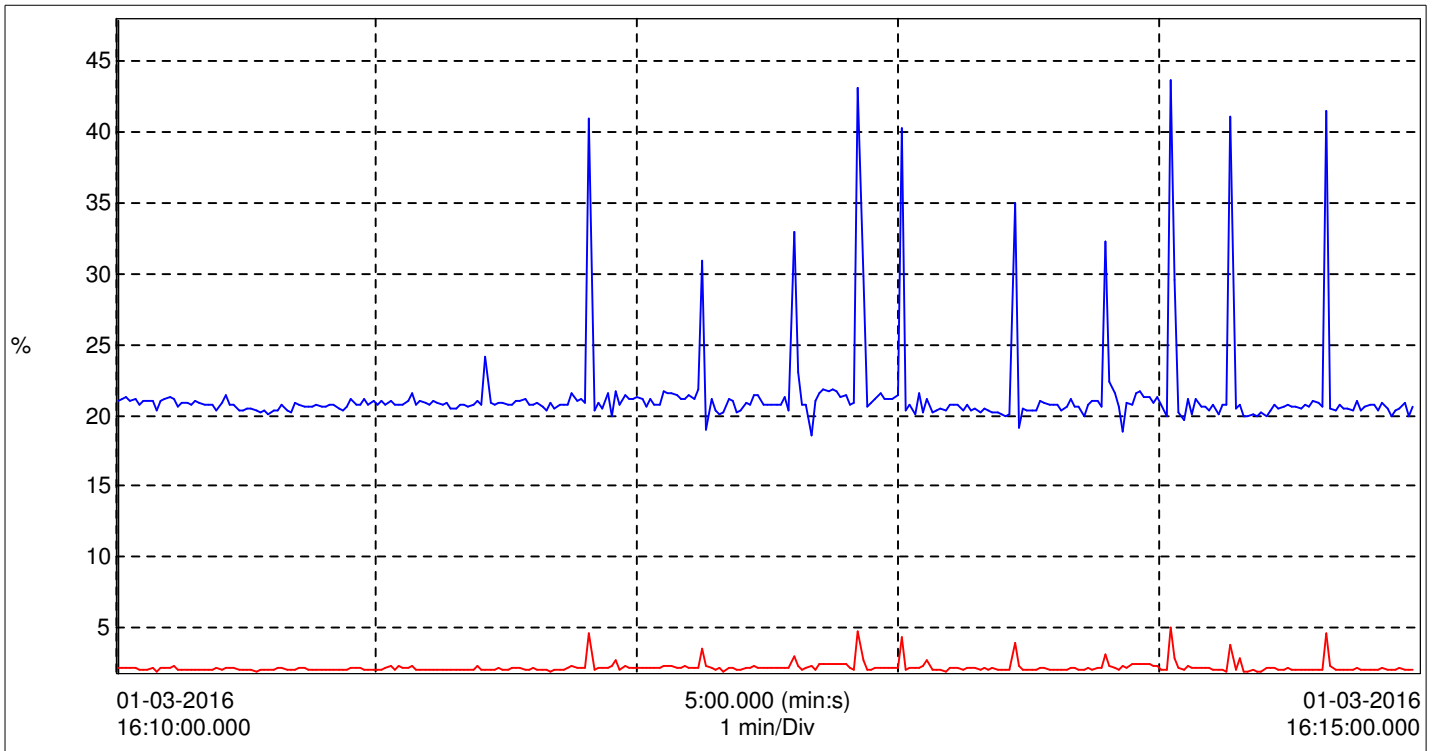

Ideal Lighting Systems Pvt. Ltd.

COMPLETE LIGHTING SOLUTION

Plot No.209/9, GEB Office ROAD, GIDC Ankleshwar- 393002
GUJARAT, INDIA. TEL :- (02646) 220245, FAX :- 222713
www.ilsgroup.in, www.ils.cc Email. swagatank@gmail.com, info@ils.cc,

Title : Total Harmonics Distortion Graph
Product : LED Weather Proof High Bay-Gem 200W
Product Code : WPHBCHB-200-XX-YY

Graph - Total Harmonic Distortion - ATHD/VTHD

01-03-2016 - 16:10:00.000
Value
2.200 — V THD
21.00 — A THD