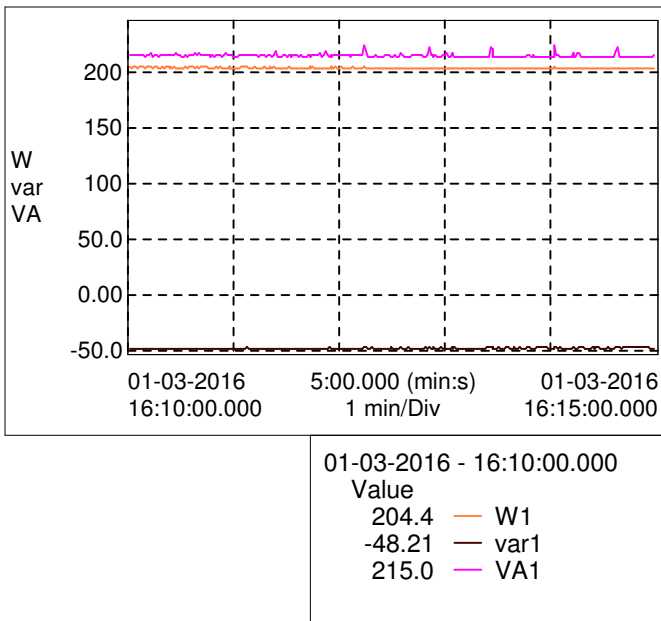

Product Code: WPHBCHB--200-XX-YY

Recording Start Date 01/03/2016

Recording Duration 5:00 (min:s)

Instrument ID Model C.A 8230 - 103247 1.6

Database File Name Trend HBG240_1.dvb

Instrument Configuration Connection Type: Single-Phase

Title : Graphs-Voltage/Current/Power/PF
Product : LED Weather Proof High Bay-Gem 200W
Product Code : WPHBCHB-200-XX-YY

Graph - Voltage (Vrms)

Graph - Current (Arms)

Graph - True Power (W)/Apparent Power (VA)/
Reactive Power (var)