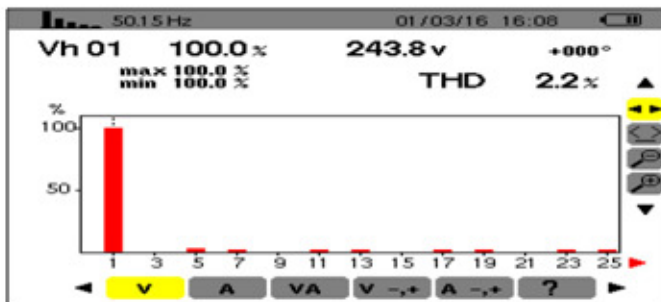

Product Code: WPHBCHB--200-XX-YY

Recording Start Date 01/03/2016

Recording Duration 5:00 (min:s)

Instrument ID Model C.A 8230 - 103247 1.6

Database File Name Trend HBG240_1.dvb

Instrument Configuration Connection Type: Single-Phase