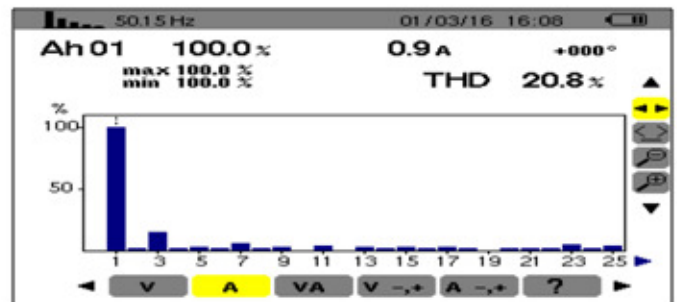

Product Code: WPHBCHB--200-XX-YY

Recording Start Date 01/03/2016

Recording Duration 5:00 (min:s)

Instrument ID Model C.A 8230 - 103247 1.6

Database File Name Trend HBG240_1.dvb

Instrument Configuration Connection Type: Single-Phase