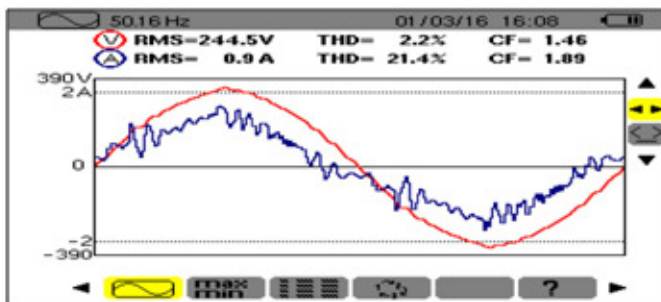

Electrical Analysis Report With Harmonics

Product : LED Weather Proof High Bay-Gem 200W

Product Code : WPHBCHB-200-XX-YY

Ideal Lighting Systems Pvt. Ltd.

Operator Name

Umesh Chandra Maurya

Electrical Engg.

Product: LED Weather Proof High Bay-Gem 200W

Product Code: WPHBCHB--200-XX-YY

Recording Start Date 01/03/2016

Recording Duration 5:00 (min:s)

Instrument ID Model C.A 8230 - 103247 1.6

Database File Name Trend HBG240_1.dvb

Instrument Configuration Connection Type: Single-Phase