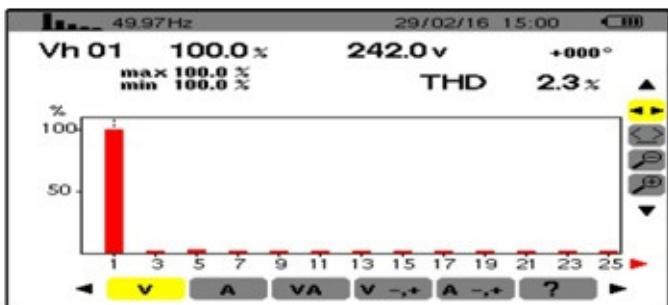

Ideal Lighting Systems Pvt. Ltd.

COMPLETE LIGHTING SOLUTION

Plot No.209/9, GEB Office ROAD, GIDC Ankleshwar- 393002
GUJARAT, INDIA. TEL :- (02646) 220245, FAX :- 222713
www.ilsgroup.in, www.ils.cc Email. swagatank@gmail.com, info@ils.cc,

Electrical Analysis Report With Harmonics

Product : LED Weather Proof High Bay Light Economical 160W

Product Code : WPHBECO-160-XX-YY

Ideal Lighting Systems Pvt. Ltd

Operator Name

Umesh Chandra Maurya
Electrical Engg.

Product : LED Weather proof High Bay Economical 160 W

Product Code: WPHBSTD-60-XX-YY

Recording Start Date 29-Feb-16

Recording Duration 5:00 (min:s)

Instrument ID Model C.A 8230 - 103247 1.6

Database File Name Trend HLG150.dvb

Instrument Configuration Connection Type: Single-Phase