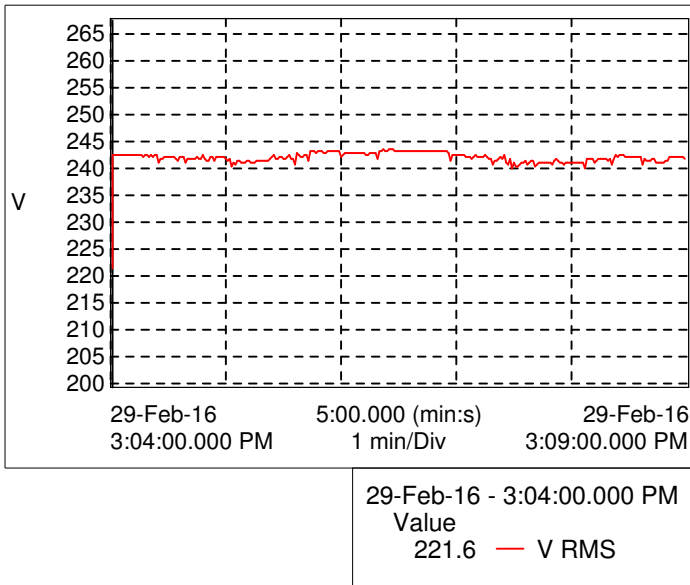

Ideal Lighting Systems Pvt. Ltd.

COMPLETE LIGHTING SOLUTION

Plot No.209/9, GEB Office ROAD, GIDC Ankleshwar- 393002
GUJARAT, INDIA. TEL :- (02646) 220245, FAX :- 222713
www.ilsgroup.in, www.ils.cc Email. swagatank@gmail.com, info@ils.cc,

Title : Graphs – Voltage/ Current/ Power/ PF
Product : LED Weather Proof High Bay Light Economical
Product Code : WPHBECO-160-XX-YY

Graph - Voltage (Vrms)