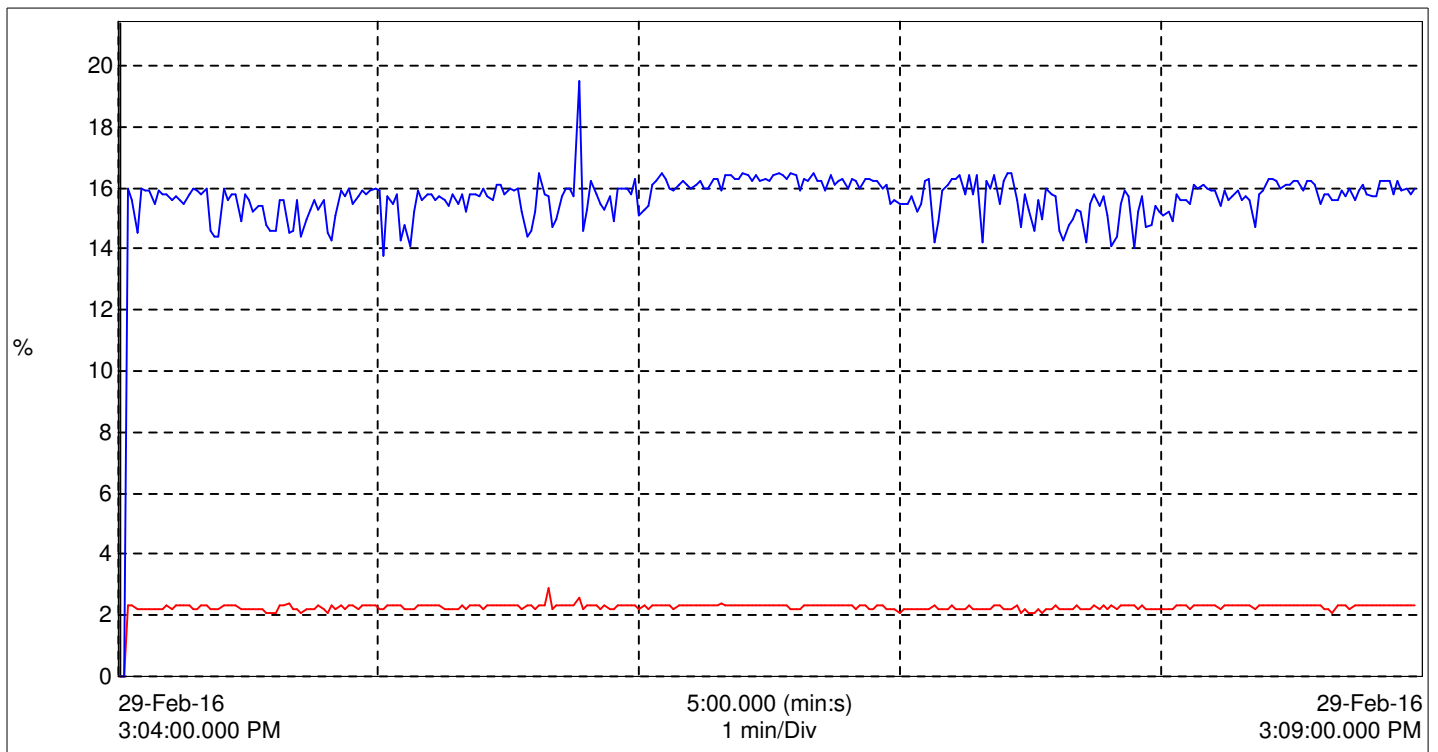

Title : Total Harmonics Distortion Graph
Product : LED Weather Proof High Bay Light Economical
Product Code : WPHBECO-160-XX-YY

Graph - Total Harmonic Distortion - ATHD / VTHD

29-Feb-16 - 3:04:00.000 PM
Value
0.000 — V THD
0.000 — A THD