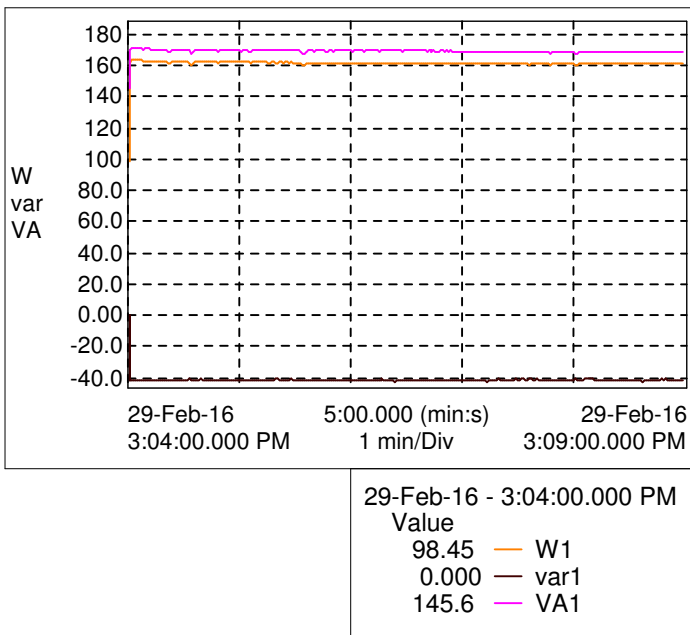

Title : Graphs – Voltage/ Current/ Power/ PF
Product : LED Weather Proof High Bay Light Economical
Product Code : WPHBECO-160-XX-YY

Graph - Voltage (Vrms)

Graph - Current (Arms)

Graph - True Power (W) / Apparent Power (VA) /
Reactive Power (var)