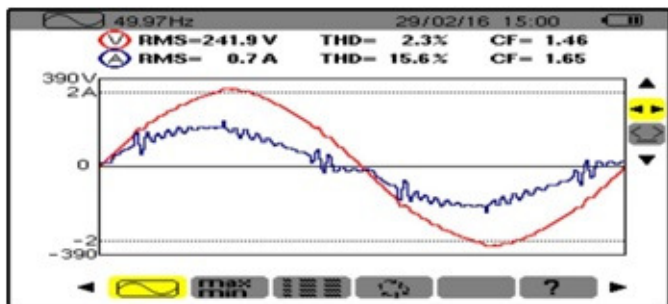

Ideal Lighting Systems Pvt. Ltd.

COMPLETE LIGHTING SOLUTION

Plot No.209/9, GEB Office ROAD, GIDC Ankleshwar- 393002
GUJARAT, INDIA. TEL :- (02646) 220245, FAX :- 222713
www.ilsgroup.in, www.ils.cc Email. swagatank@gmail.com, info@ils.cc,

Electrical Analysis Report With Harmonics

Product : LED Weather Proof High Bay Light Economical 160W

Product Code : WPHBECO-160-XX-YY

Ideal Lighting Systems Pvt. Ltd

Operator Name

Umesh Chandra Maurya
Electrical Engg.

Product : LED Weather proof High Bay Economical 160 W

Product Code: WPHBSTD-60-XX-YY

Recording Start Date 29-Feb-16

Recording Duration 5:00 (min:s)

Instrument ID Model C.A 8230 - 103247 1.6

Database File Name Trend HLG150.dvb

Instrument Configuration Connection Type: Single-Phase