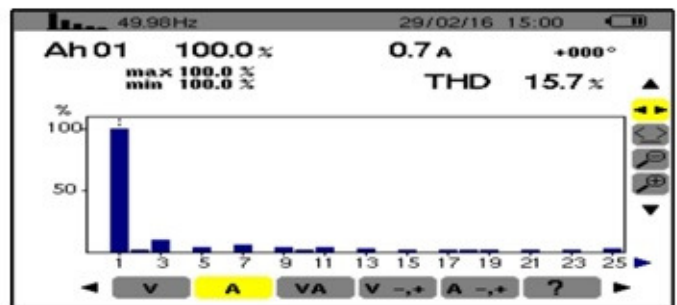

Ideal Lighting Systems Pvt. Ltd.

COMPLETE LIGHTING SOLUTION

Plot No.209/9, GEB Office ROAD, GIDC Ankleshwar- 393002
GUJARAT, INDIA. TEL :- (02646) 220245, FAX :- 222713
www.ilsgroup.in, www.ils.cc Email. swagatank@gmail.com, info@ils.cc,

Electrical Analysis Report With Harmonics

Product : LED Weather Proof High Bay Light Economical 160W

Product Code : WPHBECO-160-XX-YY

Ideal Lighting Systems Pvt. Ltd

Operator Name

Umesh Chandra Maurya
Electrical Engg.

Product : LED Weather proof High Bay Economical 160 W

Product Code: WPHBSTD-60-XX-YY

Recording Start Date 29-Feb-16

Recording Duration 5:00 (min:s)

Instrument ID Model C.A 8230 - 103247 1.6

Database File Name Trend HLG150.dvb

Instrument Configuration Connection Type: Single-Phase