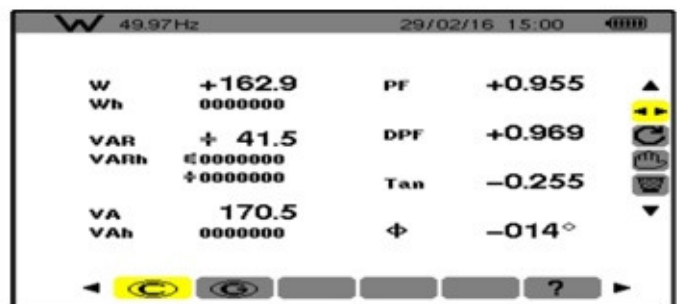

Ideal Lighting Systems Pvt. Ltd.

COMPLETE LIGHTING SOLUTION

Plot No.209/9, GEB Office ROAD, GIDC Ankleshwar- 393002
GUJARAT, INDIA. TEL :- (02646) 220245, FAX :- 222713
www.ilsgroup.in, www.ils.cc Email. swagatank@gmail.com, info@ils.cc,

Electrical Analysis Report With Harmonics

Product : LED Weather Proof High Bay Light Economical 160W

Product Code : WPHBECO-160-XX-YY

Ideal Lighting Systems Pvt. Ltd

Operator Name

Umesh Chandra Maurya
Electrical Engg.

Product : LED Weather proof High Bay Economical 160 W

Product Code: WPHBSTD-60-XX-YY

Recording Start Date 29-Feb-16

Recording Duration 5:00 (min:s)

Instrument ID Model C.A 8230 - 103247 1.6

Database File Name Trend HLG150.dvb

Instrument Configuration Connection Type: Single-Phase