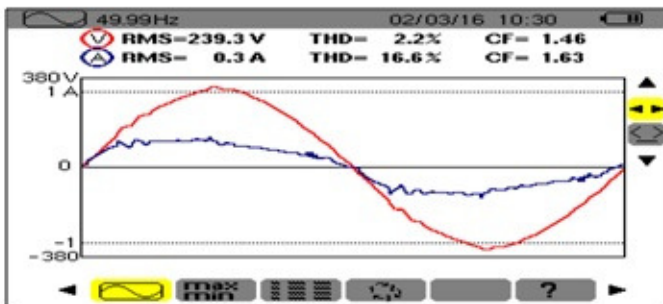

Ideal Lighting Systems Pvt. Ltd.

COMPLETE LIGHTING SOLUTION

Plot No.209/9, GEB Office ROAD, GIDC Ankleshwar- 393002
GUJARAT, INDIA. TEL :- (02646) 220245, FAX :- 222713
www.ilsgroup.in, www.ils.cc Email. swagatank@gmail.com, info@ils.cc,

Electrical Analysis report with Harmonics

Product : LED Weather Proof Mid Bay Light Commercial 60W

Product Code : WPMBEID-60-XX-YY

Ideal Lighting Systems Pvt. Ltd

Operator Name

Umesh Chandra Maurya
Electrical Engg.

Product : Weather Proof Mid Bay Light Commercial 60 W

Product Code: WPMBEID-60-XX-YY

Recording Start Date

02-Mar-16

Recording Duration

5:00 (min:s)

Instrument ID

Model C.A 8230 - 103247 1.6

Database File Name

Trend PLD60.dvb

Instrument Configuration

Connection Type: Single-Phase