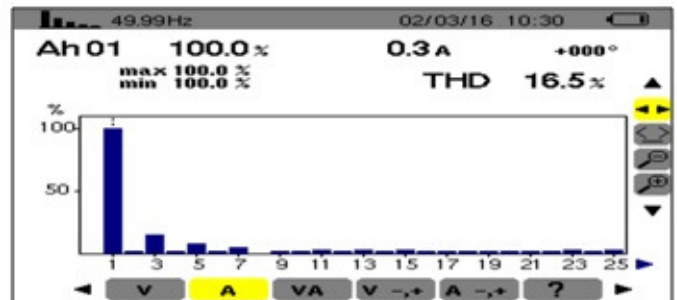

Ideal Lighting Systems Pvt. Ltd.

COMPLETE LIGHTING SOLUTION

Plot No.209/9, GEB Office ROAD, GIDC Ankleshwar- 393002
GUJARAT, INDIA. TEL :- (02646) 220245, FAX :- 222713
www.ilsgroup.in, www.ils.cc Email. swagatank@gmail.com, info@ils.cc,

Electrical Analysis report with Harmonics

Product : LED Weather Proof Mid Bay Light Commercial 60W

Product Code : WPMBEID-60-XX-YY

Ideal Lighting Systems Pvt. Ltd

Operator Name

Umesh Chandra Maurya
Electrical Engg.

Product : Weather Proof Mid Bay Light Commercial 60 W

Product Code: WPMBEID-60-XX-YY

Recording Start Date

02-Mar-16

Recording Duration

5:00 (min:s)

Instrument ID

Model C.A 8230 - 103247 1.6

Database File Name

Trend PLD60.dvb

Instrument Configuration

Connection Type: Single-Phase