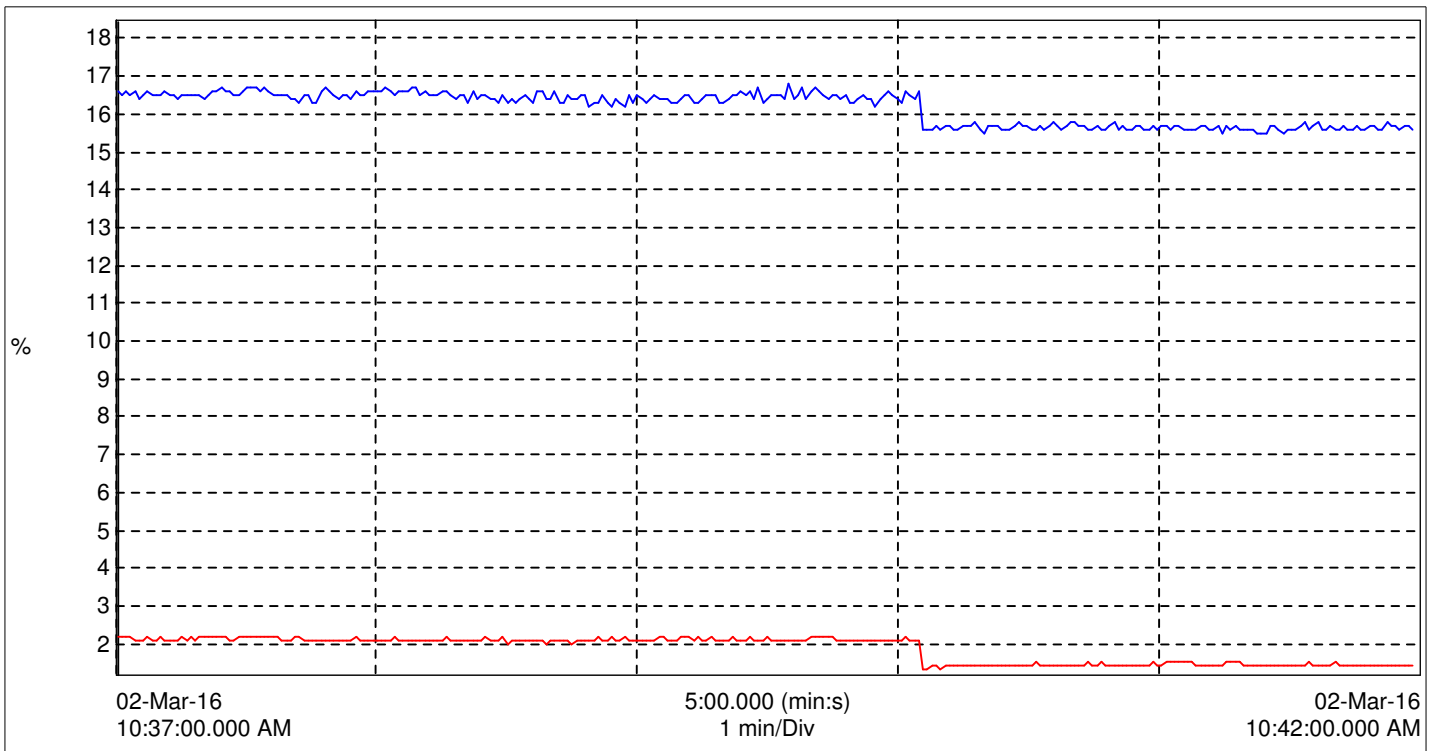

Title : Total Harmonics Distortion Graph
Product : Weather Proof Mid Bay Light Commercial
Product Code : WPMBEID-60-XX-YY

Graph - Total Harmonic Distortion - ATHD / VTHD

02-Mar-16 - 10:37:00.000 AM
Value
2.200 — V THD
16.600 — A THD