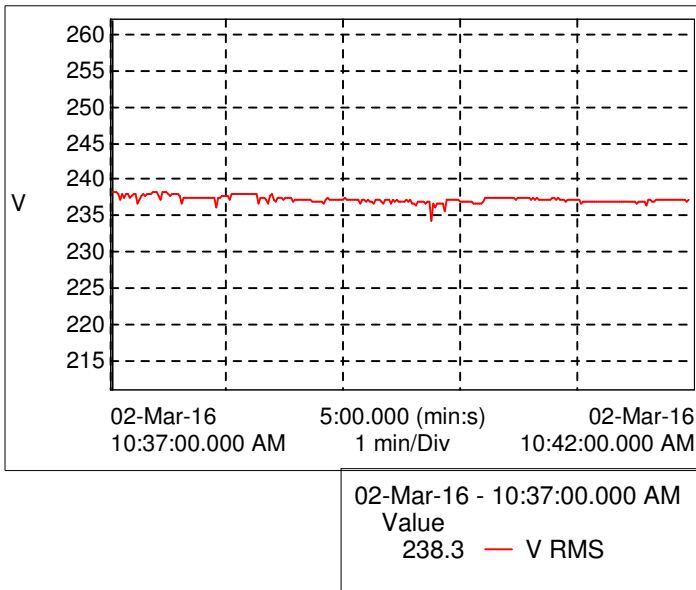

Title : Graphs – Voltage/ Current/ Power/ PF
Product : Weather Proof Mid Bay Light Commercial
Product Code : WPMBEID-60-XX-YY

Graph - Voltage (Vrms)

Graph - Current (Arms)

Graph - True Power (W) / Apprent Power (VA) /
 Reactive Power (var)