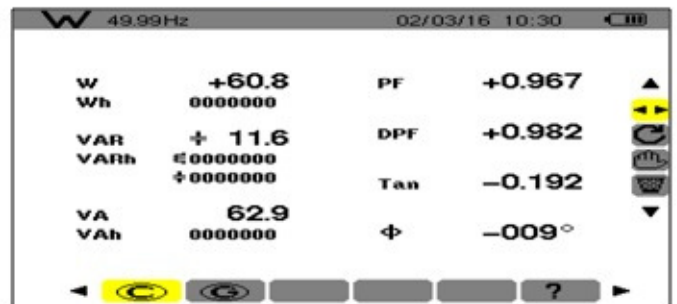

Ideal Lighting Systems Pvt. Ltd.

COMPLETE LIGHTING SOLUTION

Plot No.209/9, GEB Office ROAD, GIDC Ankleshwar- 393002
GUJARAT, INDIA. TEL :- (02646) 220245, FAX :- 222713
www.ilsgroup.in, www.ils.cc Email. swagatank@gmail.com, info@ils.cc,

Electrical Analysis report with Harmonics

Product : LED Weather Proof Mid Bay Light Commercial 60W

Product Code : WPMBEID-60-XX-YY

Ideal Lighting Systems Pvt. Ltd

Operator Name

Umesh Chandra Maurya
Electrical Engg.

Product : Weather Proof Mid Bay Light Commercial 60 W

Product Code: WPMBEID-60-XX-YY

Recording Start Date

02-Mar-16

Recording Duration

5:00 (min:s)

Instrument ID

Model C.A 8230 - 103247 1.6

Database File Name

Trend PLD60.dvb

Instrument Configuration

Connection Type: Single-Phase