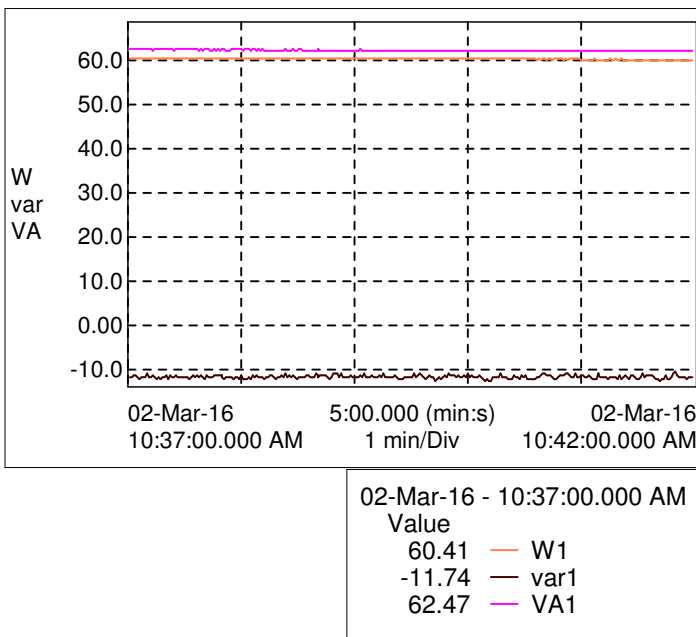

Title : Graphs – Voltage/ Current/ Power/ PF
Product : Weather Proof Mid Bay Light Commercial
Product Code : WPMBEID-60-XX-YY

Graph - Voltage (Vrms)

Graph - Current (Arms)

Graph - True Power (W) / Apprent Power (VA) /
 Reactive Power (var)