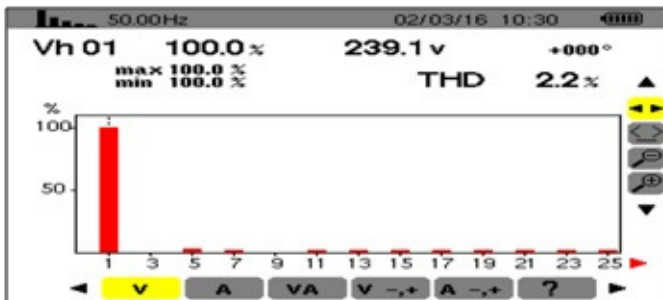

Ideal Lighting Systems Pvt. Ltd.

COMPLETE LIGHTING SOLUTION

Plot No.209/9, GEB Office ROAD, GIDC Ankleshwar- 393002
GUJARAT, INDIA. TEL :- (02646) 220245, FAX :- 222713
www.ilsgroup.in, www.ils.cc Email. swagatank@gmail.com, info@ils.cc,

Electrical Analysis report with Harmonics

Product : LED Weather Proof Mid Bay Light Commercial 60W

Product Code : WPMBEID-60-XX-YY

Ideal Lighting Systems Pvt. Ltd

Operator Name

Umesh Chandra Maurya
Electrical Engg.

Product : Weather Proof Mid Bay Light Commercial 60 W

Product Code: WPMBEID-60-XX-YY

Recording Start Date

02-Mar-16

Recording Duration

5:00 (min:s)

Instrument ID

Model C.A 8230 - 103247 1.6

Database File Name

Trend PLD60.dvb

Instrument Configuration

Connection Type: Single-Phase